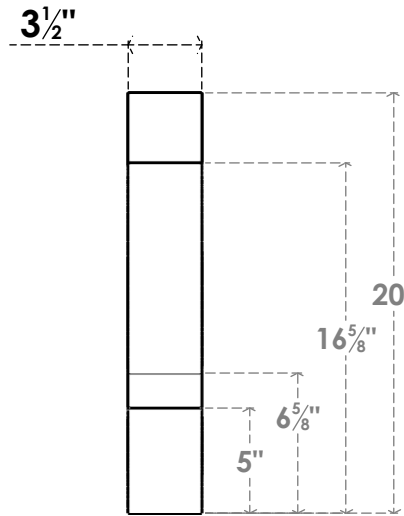

ITEM NUMBER: BRCPC035X12000X20000BOA

3 1/2"W X 12"D X 20"H BALBOA ARCHITECTURAL GRADE PVC CLOSED KNEE BRACE

SIDE PROFILE

FRONT PROFILE

ISOMETRIC

EKENA MILLWORK
2300 WEST MAIN ST.
CLARKSVILLE, TX 75426
TOLL FREE: 866-607-0453
WWW.EKENAMILLWORK.COM

NOTES

1. INSTALLATION TO BE COMPLETED IN ACCORDANCE WITH MANUFACTURER'S SPECIFICATIONS.
2. DRAWING MAY NOT BE TO SCALE
3. THIS DRAWING IS INTENDED FOR DESIGN AND PLANNING PURPOSES ONLY.
4. ALL INFORMATION CONTAINED HEREIN WAS CURRENT AT THE TIME OF DEVELOPMENT BUT MUST BE REVIEWED AND APPROVED BY THE PRODUCT MANUFACTURER TO BE CONSIDERED ACCURATE.
5. ARCHITECTURAL GRADE PVC PRODUCTS ARE MADE FROM EXPANDED CELLULAR PVC AND COME NATURALLY WHITE BUT MAY BE PAINTED