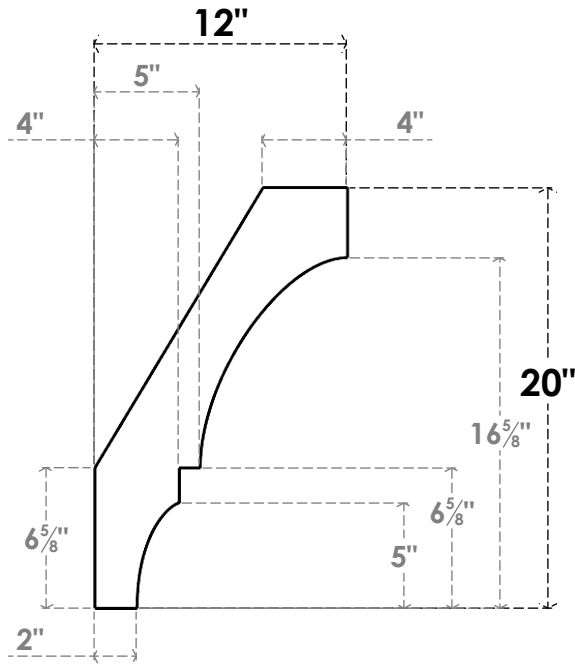

ITEM NUMBER: BRCPC035X12000X20000BOA

3 1/2"W X 12"D X 20"H BALBOA ARCHITECTURAL GRADE PVC CLOSED KNEE BRACE

SIDE PROFILE

FRONT PROFILE

ISOMETRIC

EKENA MILLWORK
2300 WEST MAIN ST.
CLARKSVILLE, TX 75426
TOLL FREE: 866-607-0453
WWW.EKENAMILLWORK.COM